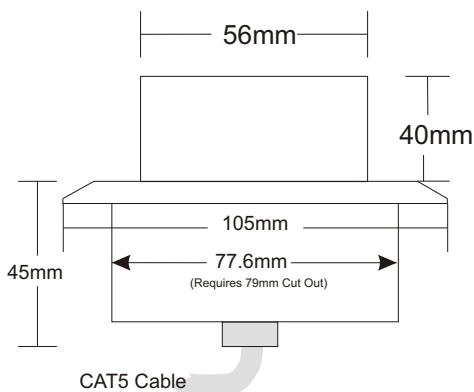

LEDION^{TM} ULTRA

LUBT RGB

Technical Specifications

Using Single source	LU3	LU6
Electrical		
Power Consumption @ max	4.2	8.4
Input Voltage	48V DC	48V DC
Data Connection	RJ45	RJ45
Driver Compatability	LUD36 [12 Units]	LUD36 [6 Units]

Environmental

Operating Ambient Temp Range	-20°C / +40°C	-20°C / +40°C
Operating Temp	+50°C @ 25°C Ambient	+50°C @ 25°C Ambient
Cooling	Via Convection Cooling System	Via Convection Cooling System

Mechanical

Construction	Extruded Acrylic	Extruded Acrylic
Flammability	V-1 Flame Class Rating	V-1 Flame Class Rating

Light Characteristics

Lumen Output Red	44	88
Lumen Output Green	40	80
Lumen Output Blue	12	24
Typical Lumen Maintenance	70% @ 50,000 Hours	70% @ 50,000 Hours
Lamp Life	50,000 Hours @ 25°C	50,000 Hours @ 25°C

Floor mount Version
Also Suitable for Ceiling and Wall