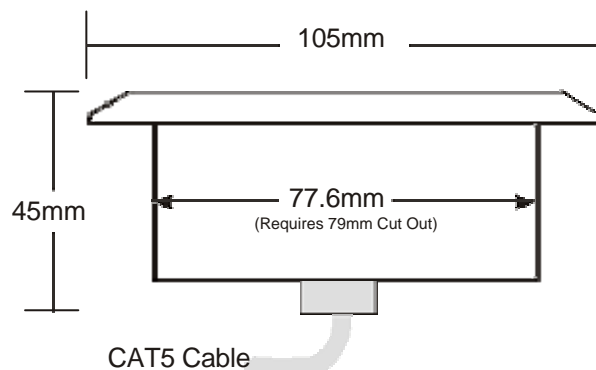

LU3-6 GR RGB

Technical Specifications

	<u>LU3</u>	<u>LU6</u>
Electrical		
Power Consumption @ max	4.2	8.4
Input Voltage	48V DC	48V DC
Data Connection	RJ45	RJ45
Driver Compatability	LUD36 (12 Units)	LUD36 (6 Units)
Environmental		
Operating Ambient Temp Range	-20°C /+40°C	-20°C /+40°C
Operating Temp	+50°C @ 25°C Ambient	+50°C @ 25°C Ambient
Cooling	Via Convection Cooling System	Via Convection Cooling System
Mechanical		
Construction	Aluminium	Aluminium
Flammability	94V-O Flame Class Rating	94V-O Flame Class Rating
Dimensions		
Excluding Housing	50mm 40mm Depth	50mm x 90mm
Including Housing	80mm 40mm Depth	80mm x 100mm
Light Characteristics		
Lumen Output Red	44	88
Lumen Output Green	40	80
Lumen Output Blue	12	24
Typical Lumen Maintenance	70% @ 50,000 Hours	70% @ 50,000 Hours
Lamp Life	50,000 Hours @ 25°C	50,000 Hours @ 25°C