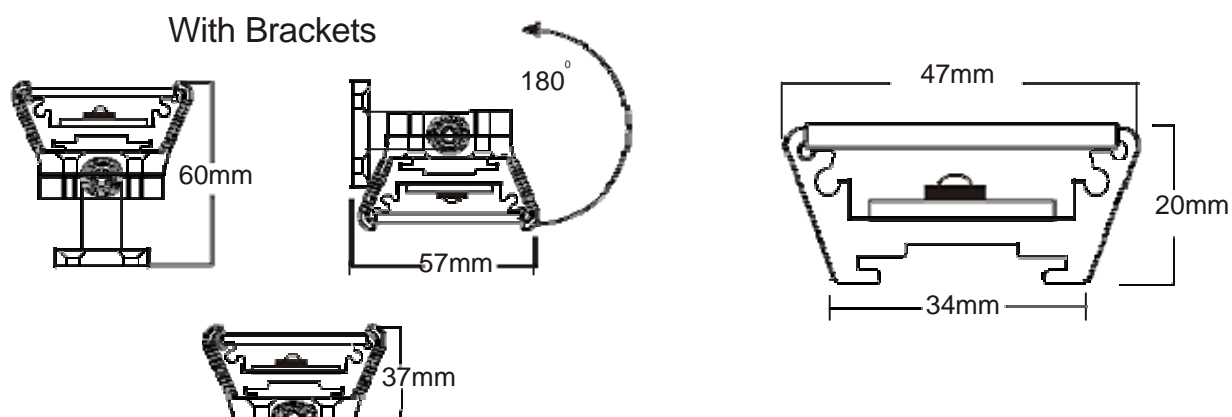

LUS 12 RGB

Technical Specifications

Electrical

Power Consumption at Max	Red/4Watts Green/4.8Watts Blue/4.8Watts
Input Voltage	48VDC
Data Connection	RJ45
Driver Compatability	LUD-36 (3Units)

Environmental

Operating Ambient Temp Range	-20°C - +40°C
Operating Temp	+50°C @ 25°C Ambient
Cooling	V ia Convection Cooling System

Mechanical

Construction	Silver Anodised Aluminum
Flammability	94V-O Flame Class Rating
Mounting System	Universal Mounting Bracket

Dimensions

Width	47mm Top / 34mm Bottom
Height	20mm
Length	400mm

Light Characteristics

Lumen Output Red 132

Lumen Output Green 120

Lumen Output Blue 36

Typical Lumen Maintenance 70% @ 50,000 Hours @ 25°C Ambient Temp

Beam Angle 170°

Lamp Life 50,000 Hours @ 25°C Ambient