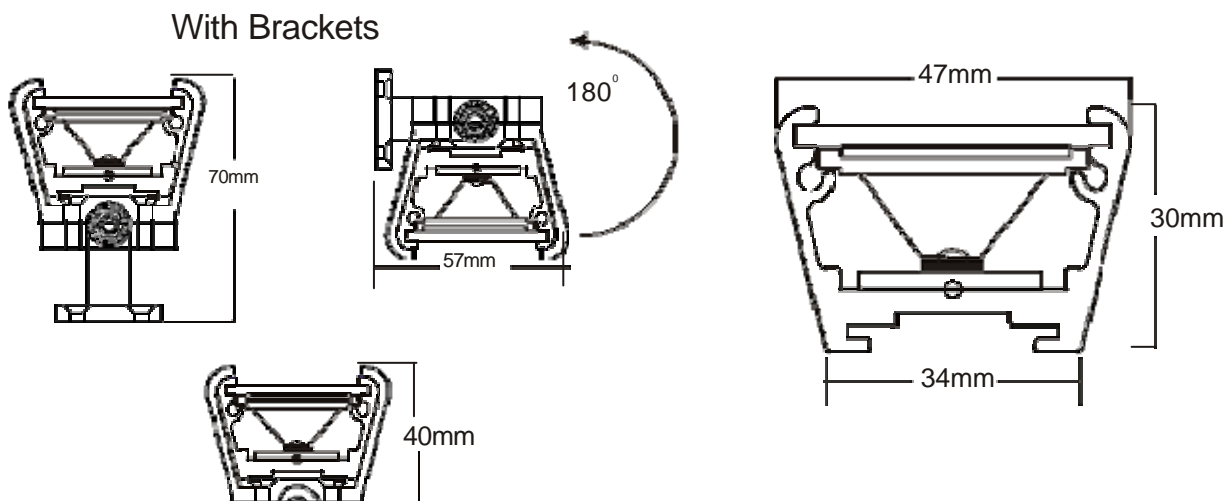

LUS 12 RGB (Optic)

Technical Specifications

Electrical

Power Consumption at Max	48VDC
Input Voltage	Red/4 Watts Green/4.8 Watts Blue/4.8 Watts
Data Connection	RJ45
Driver Compatibility	LUD-36 (3Units)

Environmental

Operating Ambient Temp Range	-20°C - +40°C
Operating Temp	+50°C @ 25°C Ambient
Cooling	V ia Convection Cooling System

Mechanical

Construction	Silver Anodized Aluminum
Flammability	94V-O Flame Class Rating
Mounting System	Universal Mounting Bracket

Dimensions

Width	47mm Top / 34mm Bottom
Height	30mm
Length	400mm

Light Characteristics

Lumen Output Red 176

Lumen Output Green 120

Lumen Output Blue 36

Typical Lumen Maintenance 70% @ 50,000 Hours @ 25°C Ambient Temp

*Beam Angles Available 25°, 8°, 25° x 8°

Lamp Life 50,000 Hours @ 25°C Ambient