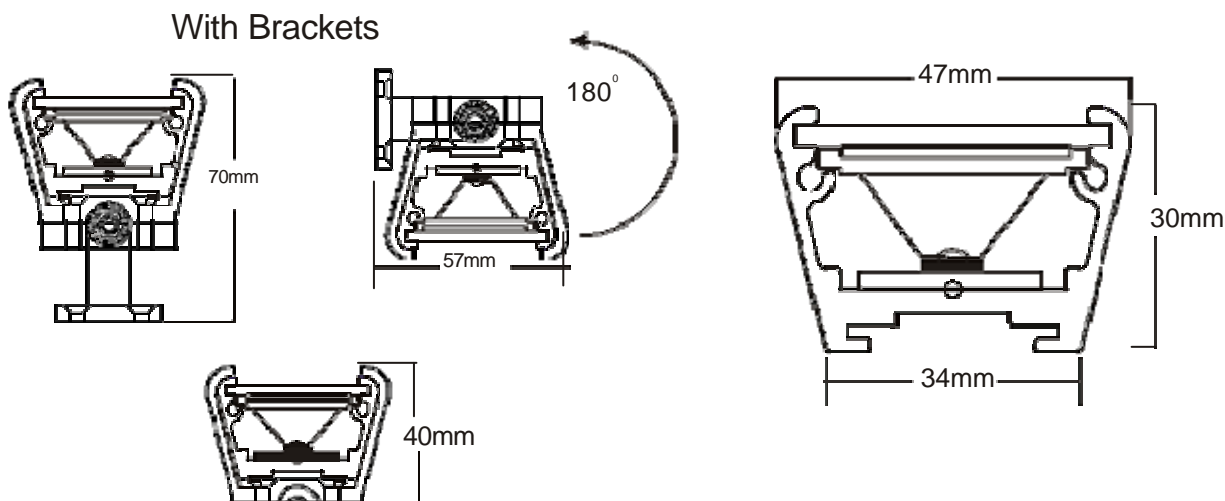

LUS 24 RGB (Optic)

Technical Specifications

Electrical

Power Consumption at Max	48VDC
Input Voltage	Red/8 Watts Green/9.6 Watts Blue/9.6 Watts
Data Connection	RJ45
Driver Compatibility	LUD-36 (1Unit)

Environmental

Operating Ambient Temp Range	-20°C - +40°C
Operating Temp	+50°C @ 25°C Ambient
Cooling	V ia Convection Cooling System

Mechanical

Construction	Silver Anodized Aluminum
Flammability	94V-O Flame Class Rating
Mounting System	Universal Mounting Bracket

Dimensions

Width	47mm Top / 34mm Bottom
Height	30mm
Length	800mm

Light Characteristics

Lumen Output Red **352**

Lumen Output Green **320**

Lumen Output Blue **96**

Typical Lumen Maintenance 70% @ 50,000 Hours @ 25°C Ambient Temp

*Beam Angles Available 25°, 8°, 25° x 8°

Lamp Life 50,000 Hours @ 25°C Ambient