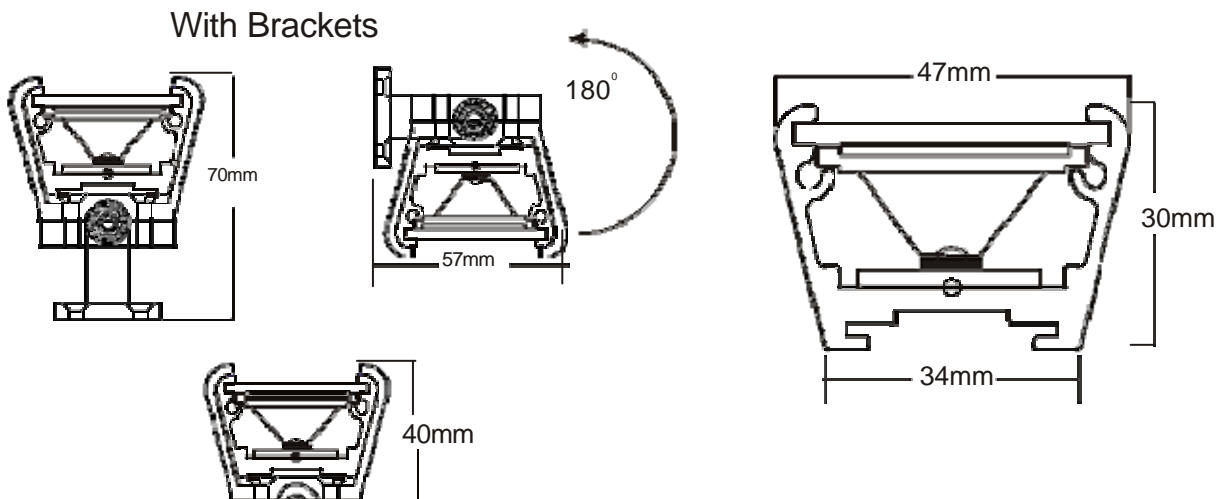

LUS 36 RGB (Optic)

Technical Specifications

Electrical

Power Consumption at Max	48VDC
Input Voltage	Red/12Watts Green/14.4Watts Blue/14.4Watts
Data Connection	RJ45
Driver Compatibility	LUD-36 (1Unit)

Environmental

Operating Ambient Temp Range	-20°C - +40°C
Operating Temp	+50°C @ 25°C Ambient
Cooling	V ia Convection Cooling System

Mechanical

Construction	Silver Anodized Aluminum
Flammability	94V-O Flame Class Rating
Mounting System	Universal Mounting Bracket

Dimensions

Width	47mm Top / 34mm Bottom
Height	26.7mm
Length	1200mm

Light Characteristics

Lumen Output Red **528**

Lumen Output Green **360**

Lumen Output Blue **144**

Typical Lumen Maintenance 70% @ 50,000 Hours @ 25°C Ambient Temp

*Beam Angles Available 25°, 8°, 25° x 8°

Lamp Life 50,000 Hours @ 25°C Ambient