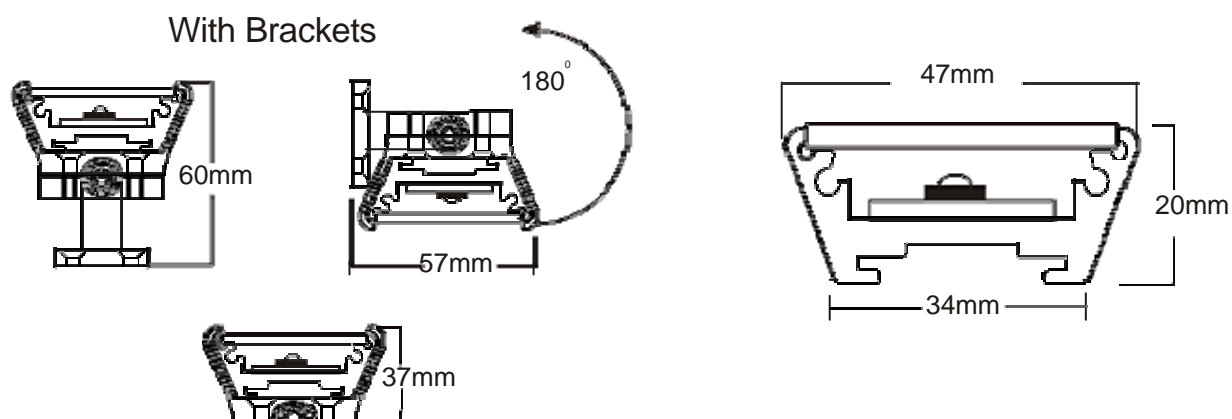

LUS 24 RGB

Technical Specifications

Electrical

Power Consumption at Max	Red/8Watts Green/9.6Watts Blue/9.6Watts
Input Voltage	48VDC
Data Connection	RJ45
Driver Compatability	LUD-36 (1Unit)

Environmental

Operating Ambient Temp Range	-20°C - +40°C
Operating Temp	+50°C @ 25°C Ambient
Cooling	V ia Convection Cooling System

Mechanical

Construction	Silver Anodised Aluminum
Flammability	94V-O Flame Class Rating
Mounting System	Universal Mounting Bracket

Dimensions

Width	47mm Top / 34mm Bottom
Height	20mm
Length	800mm

Light Characteristics

Lumen Output Red 352

Lumen Output Green 320

Lumen Output Blue 96

Typical Lumen Maintenance 70% @ 50,000 Hours @ 25°C Ambient Temp

Beam Angle 170°

Lamp Life 50,000 Hours @ 25°C Ambient