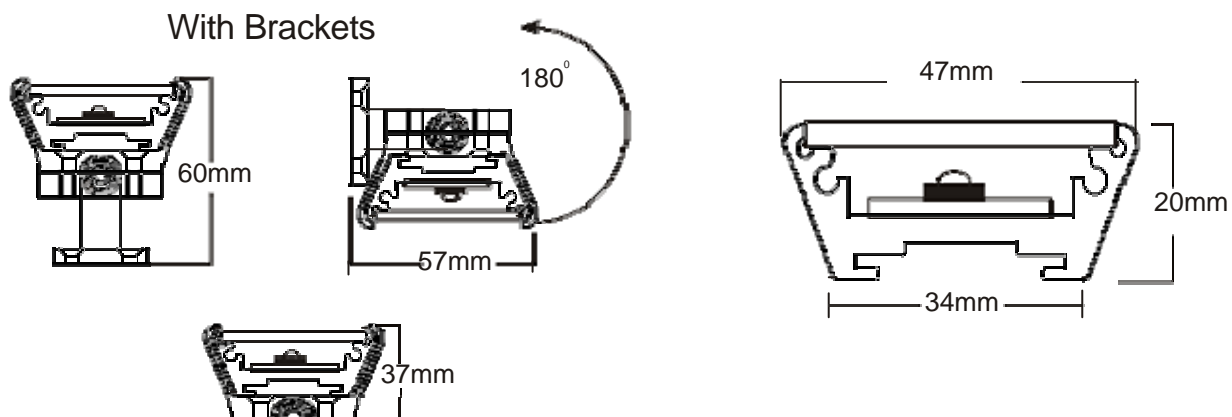

LUS 36 RGB

Technical Specifications

Electrical

Power Consumption at Max	Red/12Watts Green/14.4Watts Blue/14.4Watts
Input Voltage	48VDC
Data Connection	RJ45
Driver Compatability	LUD-36 (1Unit))

Environmental

Operating Ambient Temp Range	-20°C - +40°C
Operating Temp	+50°C @ 25°C Ambient
Cooling	V ia Convection Cooling System

Mechanical

Construction	Silver Anodised Aluminum
Flammability	94V-O Flame Class Rating
Mounting System	Universal Mounting Bracket

Dimensions

Width	47mm Top / 34mm Bottom
Height	20mm
Length	1200mm

Light Characteristics

Lumen Output Red 528

Lumen Output Green 360

Lumen Output Blue 144

Typical Lumen Maintenance 70% @ 50,000 Hours @ 25°C Ambient Temp

Beam Angle 170°

Lamp Life 50,000 Hours @ 25°C Ambient